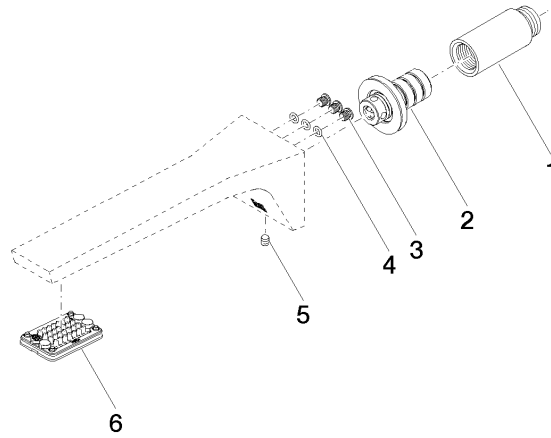

CL.1 Wall-mounted basin spout without pop-up waste - Dark Chrome

CL.1

13 800 705

- 200mm projection
- fixed spout
- rectangular spray pattern with 40 individual jets
- hole diameter 37 mm
- lead-free
- 1/2" connection
- plug-link mounting
- max. flow 4.5 l/min
- This product can help a building meet the requirements of Green Building Rating Systems, e.g. LEED®, BREEAM®, DGNB

mm [inches]

Flow rate chart

Certificates

IAPMO_N-4976. IAPMO_6397.

13 800 705

Parts for other finishes can be found here: [Chrome](#)

Spare parts list

No.	Item Number	Name	Quantity used	Delivery time
1	09 24 03 081 10 90	extension	1	2
2	90 24 03 108 01 90	nipple set	1	2
3	09 30 30 113 20 90	screw	3	2
4	09 14 10 001 90	seal	3	2
5	90 31 11 004 00 90	pin	1	2
6	90 11 02 297 00 90	aerator	1	2